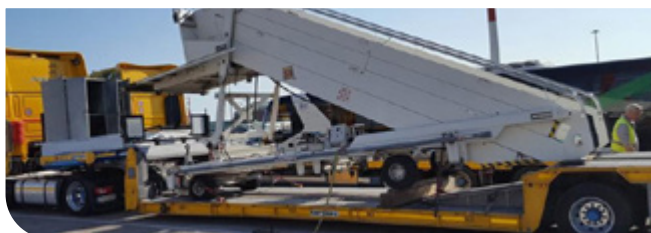

- Airport Systems
- Equipment Movements
- Machinery / Vehicles
- Road Transportation
- Spain - Sicily